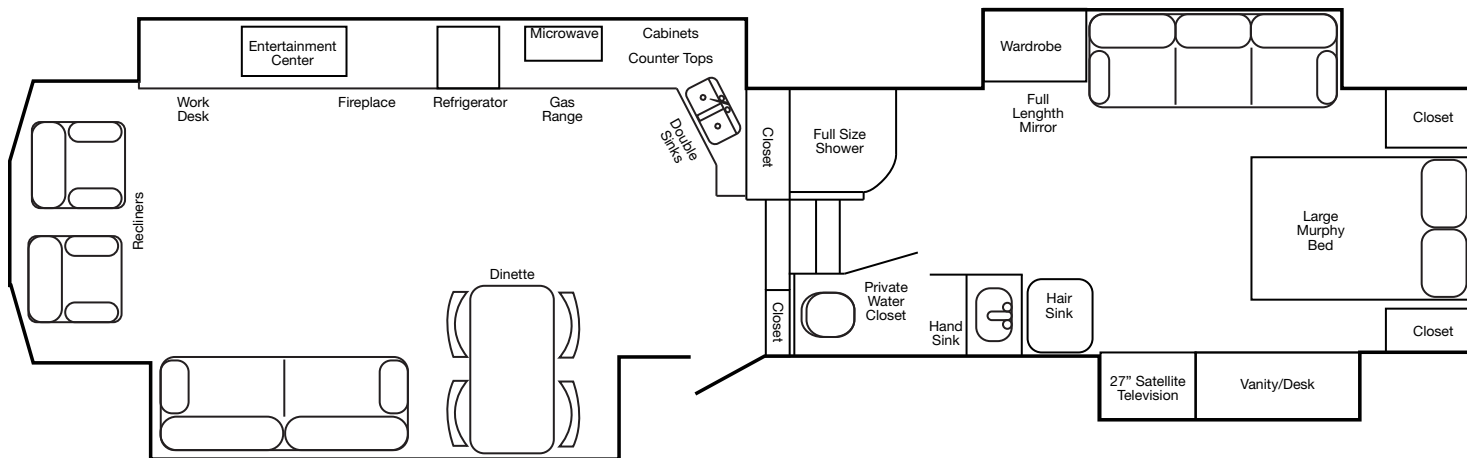

Star Verde

Blue Edition

Specs

Length – 45'

Width – 14'

Features

4 Pop-outs

10kw Generator

55" Plasma with DirecTV

Bose stereo

Fireplace

Queen size murphy bed

Makeup station & hair sink

Four seat dinette

Gas range & oven

Double door refrigerator

Microwave

Film/TV Contact:

818 252 7722

SetTrailers@Quixote.com

Commercial/Print Contact:

323 857 5050

VB@Quixote.com

Quixote.com